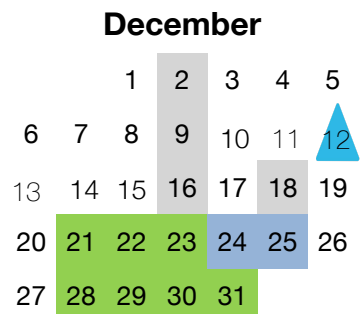

## 2020-2021 Key Music Dates

<b>Sept 2</b>	First Day of Fall Semester (14 lessons)
<b>Sept 7</b>	Labor Day (ILS Closed)
<b>Oct 9</b>	In Service Day (ILS Make Up Day)
<b>Nov 11</b>	Veterans Day (ILS Closed)
<b>Nov 23-25</b>	Thanksgiving Break (ILS Make Up Day)
<b>Nov 26-27</b>	Thanksgiving (ILS Closed)
<b>Dec 12-13</b>	<b>Music Recital</b>
<b>Dec 16th</b>	End of Fall Semester
<b>Dec 16-19</b>	ILS Make Up Lesson Week
<b>Dec 21 - Jan 1</b>	Winter Break (No ILS Music Lessons)
<b>Jan 4</b>	Winter Semester Begins (11 lessons)
<b>Jan 18</b>	MLK Day (ILS Make Up Day)
<b>Jan 28</b>	Day Between Semesters* (ILS Make Up Day)
<b>Feb 15-19</b>	Mid-Winter Break (ILS Make Up Week)
<b>Mar 29</b>	End of Winter Semester
<b>Mar 30-31</b>	Days Between Music Semesters (ILS Make Up Days)
<b>Apr 1</b>	Spring Semester Begins (11 Lessons)
<b>Apr 12-16</b>	Spring Break (ILS Make Up Week)
<b>May 31</b>	Memorial Day (ILS Closed)
<b>June 12-13</b>	<b>Music Recital</b>
<b>June 19</b>	Spring Semester Ends
<b>June 21-26</b>	ILS Make Up Week

	Early Dismissal (75 min)
	SPS Closed & ILS Closed
	SPS Closed & ILS Music Make Up
★	First Day / Last Day of All Music Semesters